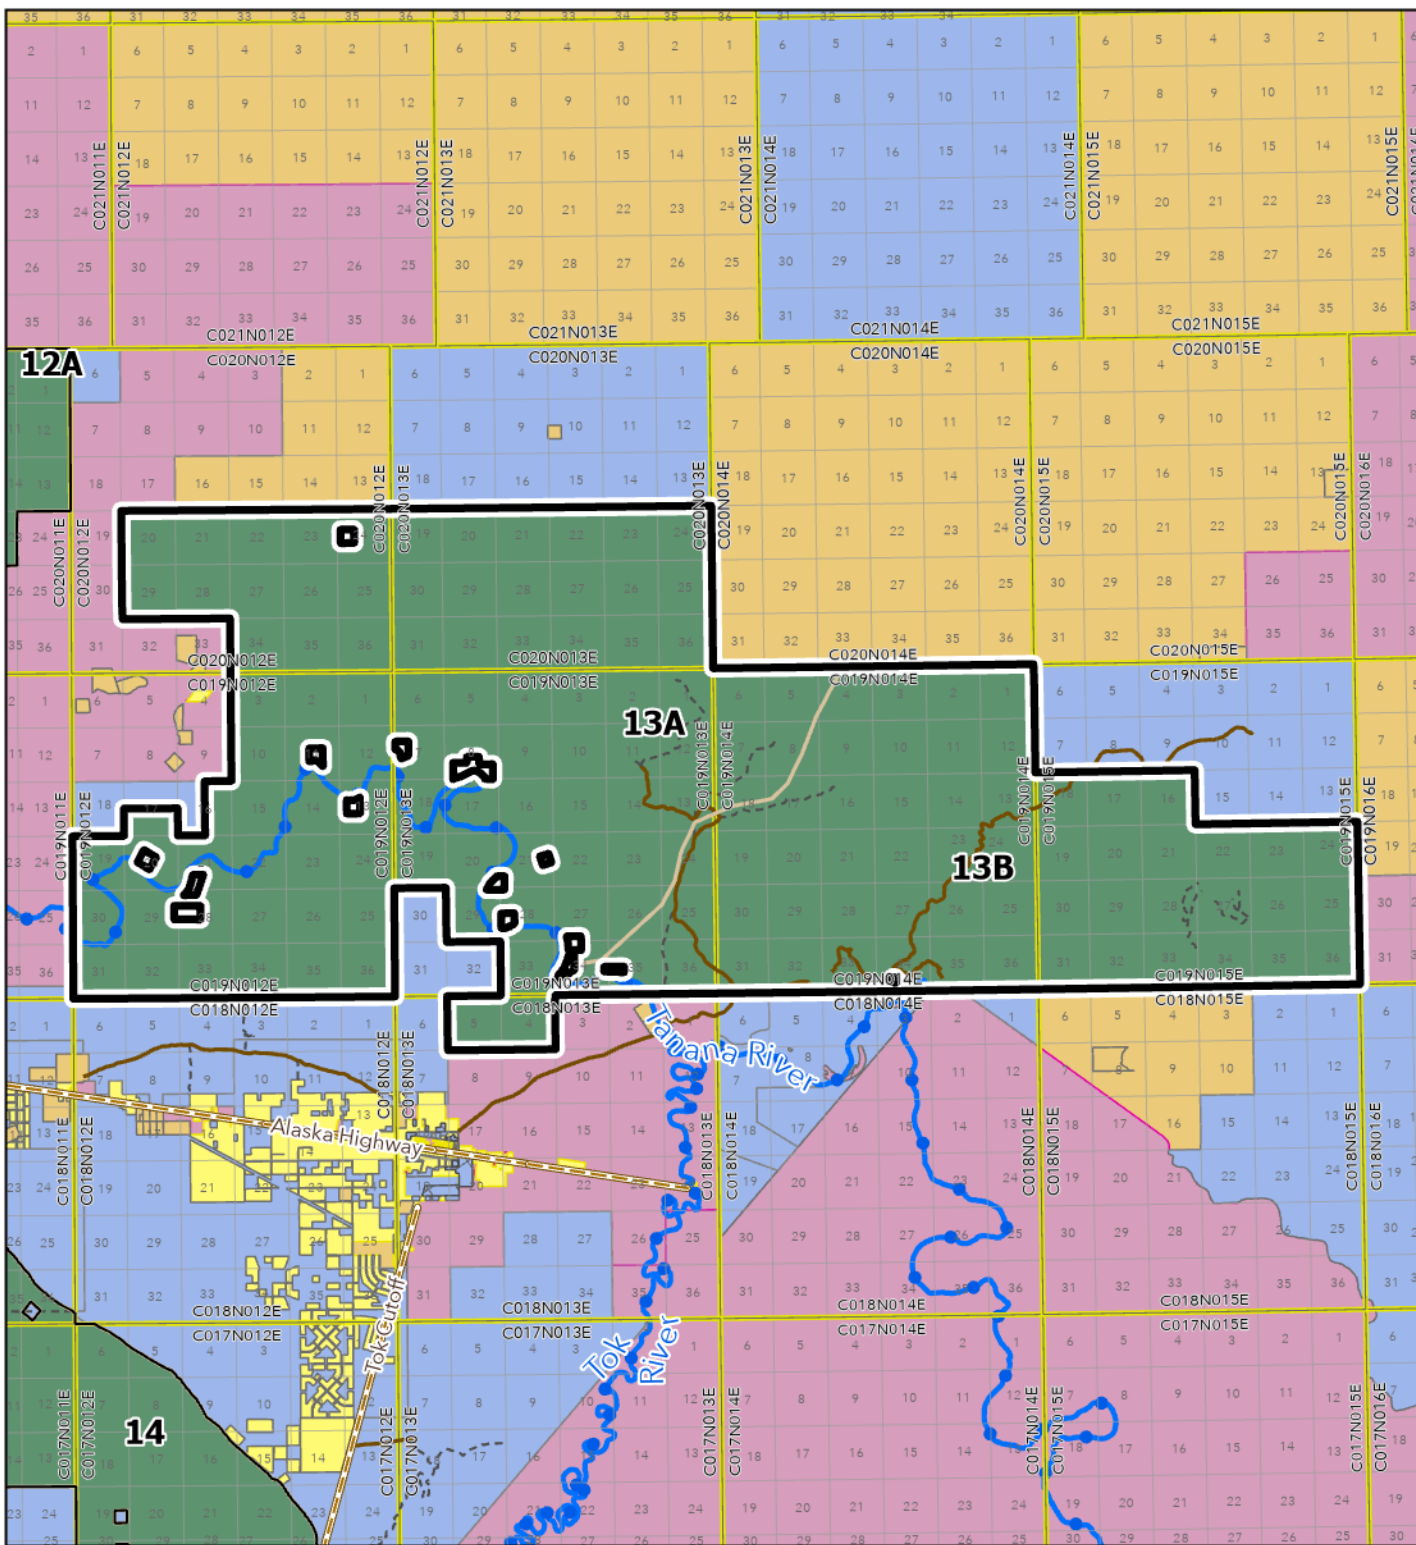

Management Unit: 13 Porcupine Creek

State Forest Boundary

- Unit Boundary
- Tanana Valley State Forest
- State Forest Subunit Boundary

Land Ownership

- State Lands
- University of Alaska
- AK DNR-Mental Health Trust
- Private Land
- Federal
- Municipal
- ANCSA

Hydrology

- Anadromous Waters
- Streams

Roads

- Highway
- Primary
- Secondary
- Spur
- Winter